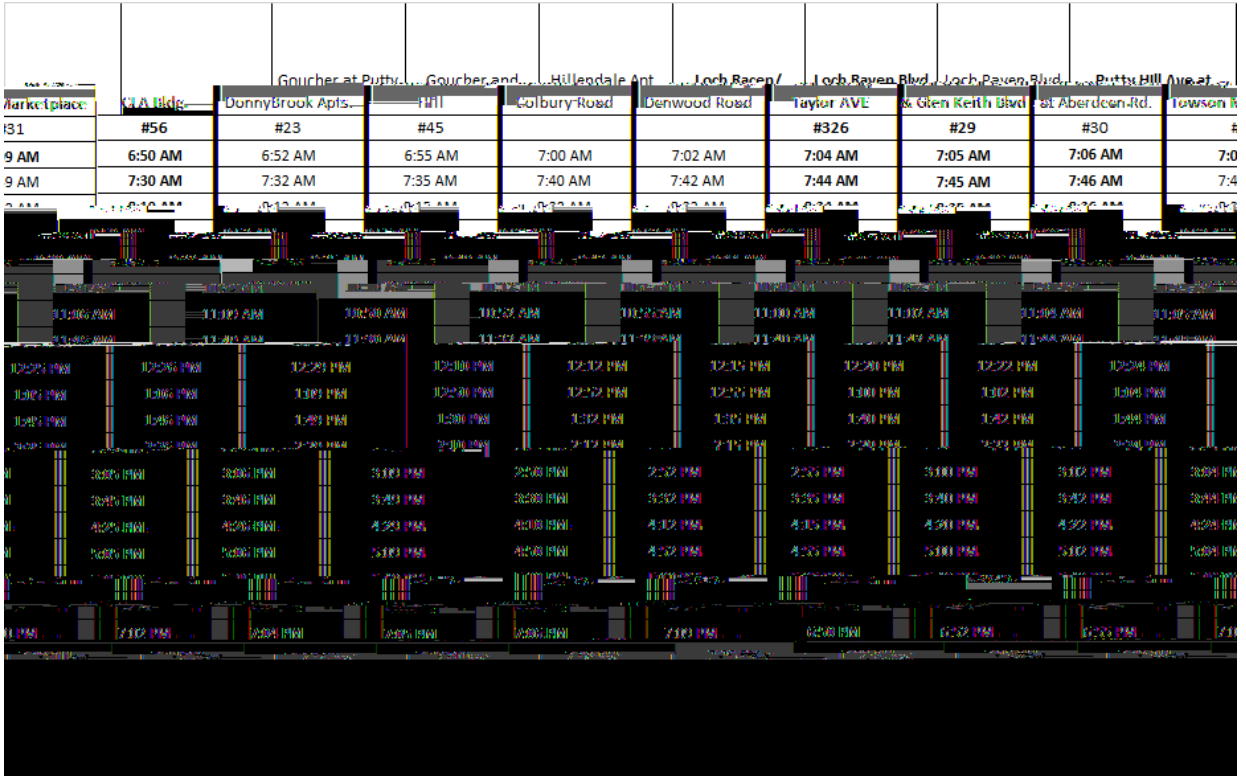

Service operates every 40 minutes, Monday – Friday
6:50 AM – 10:10 pm

EFFECTIVE August 28, 2023

URIDE@TOWSON.EDU

EFFECTIVE August 2, 2022

Buses DO NOT make all stops. Notify the driver or pull the stop request cord in advance of your desired stop. For your safety, DO NOT attempt to catch a bus once it has departed. Please move to the rear of the bus to make room for others. For your safety, stay behind the white line. If you are using a shared MTA stop, please signal the driver.